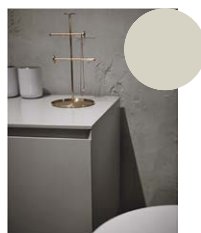

Floors

Home spa Floor Tile
Massive Snow
120x120cm

Home spa fixtures and fittings

Sink INBANI H2
200x50cm, bež

Sink Cabinet with 2 Drawers
INBANI STRATO I
200x50xh60cm, bež

Mirror
ORIGIN LED, 80cm

Sink Mixer Tap
AXOR CITTERIO

Shower Room/Toilet fixtures and fittings

Sink INBANI H2
160x50cm, white

Sink Cabinet with 2 Drawers
INBANI STRATO I
160x50xh60cm, white

Mirror
ORIGIN LED, 50cm

Hand Wash Basin
INBANI 25x50cm,
Matte White

Sink Mixer Tap
AXOR CITTERIO