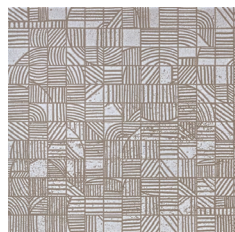

Shower Room/Toilet
Wall Tile Mutina, Mater,
Uni Beige 120x120cm

Shower Room/Toilet
Accent Wall Tile Mutina,
Mater, Segno Bianc
120x120cm

Floors

Shower Room/Toilet
Floor Tile Mutina, Mater,
Uni Beige 120x120cm