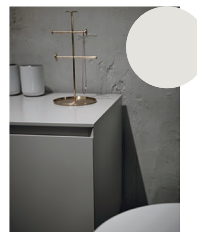

Shower Room/Toilet
Wall Tile Mutina, Mater,
Uni Beige 120x120cm

Shower Room/Toilet
Accent Wall Tile Mutina,
Mater, Segno Bianc
120x120cm

Floors

Shower Room/Toilet
Floor Tile Mutina, Mater,
Uni Beige 120x120cm

Shower Room/Toilet fixtures and fittings

Sink INBANI H2
160x50cm, white

Sink Cabinet with 2 Drawers
INBANI STRATO I
160x50xh60cm, white

Mirror
ORIGIN LED, 50cm

Hand Wash Basin
INBANI 25x50cm,
Matte White

Sink Mixer Tap
AXOR CITTERIO